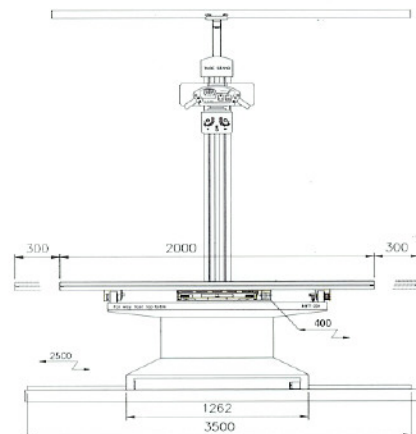

### CONTROL CONSOLE

### SPECIFICATIONS

- Power Rating : 32kW
- Control Console : Digital LED display
- kV Range : 40 ~ 125 kV (1kV step)
- mA Selection : 10, 12.5, 16, 20, 25, 32, 40, 50, 63, 80, 100, 125, 160, 200, 250, 320 and 400mA
- Timer Range : 1msec ~ 10sec (38 steps)
- mAs Range : 0.1 - 630mAs
- kV Accuracy :  $\pm 7\%$
- mA Accuracy :  $\pm 10\%$
- Timer Accuracy :  $\pm 3\%$
- APR : 216 Anatomical programs
- Automatic Line Voltage Compensation :  $\pm 10\%$
- Self-diagnostic Function Provided
- Power Requirements : 200/220/240V AC, 1  $\phi$ , 50/60Hz.
- Dimensions and Weight of X-Ray Generator
  - Control Console : Approx. 400W X 200L X 36H mm  
Approx. 2kg
  - Generator : Approx. 620W X 511L X 373H mm  
Approx. 62kg
- Options : A.E.C. (Automatic Exposure Control)

### DIMENSIONS

Unit : mm

※ Specifications, designs and/or accessories listed in the catalog are subject to change without notice.