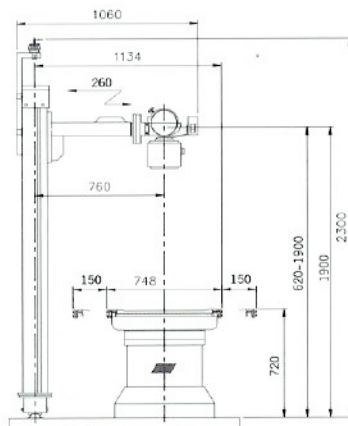

### CONTROL CONSOLE

### SPECIFICATIONS

- Power Rating : 32kW
- Control Console : Digital LED display
- kV Range : 40 ~ 125 kV (1kV step)
- mA Selection : 10, 12.5, 16, 20, 25, 32, 40, 50, 63, 80, 100, 125, 160, 200, 250, 320 and 400mA
- Timer Range : 1msec ~ 10sec (38 steps)
- mAs Range : 0.1 - 630mAs
- kV Accuracy :  $\pm 7\%$
- mA Accuracy :  $\pm 10\%$
- Timer Accuracy :  $\pm 3\%$
- APR : 216 Anatomical programs
- Automatic Line Voltage Compensation :  $\pm 10\%$
- Self-diagnostic Function Provided
- Power Requirements : 200/220/240V AC, 1  $\phi$ , 50/60Hz.
- Dimensions and Weight of X-Ray Generator
  - Control Console : Approx. 400W X 200L X 36H mm  
Approx. 2kg
  - Generator : Approx. 620W X 511L X 373H mm  
Approx. 62kg
- Options : A.E.C. (Automatic Exposure Control)

### DIMENSIONS

Unit : mm

※ Specifications, designs and/or accessories listed in the catalog are subject to change without notice.