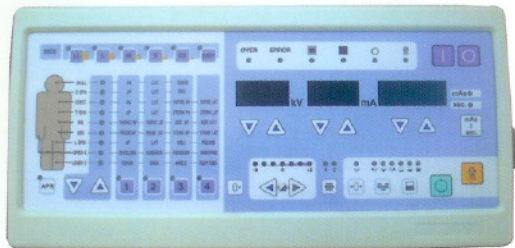

X-RAY GENERATOR

FEATURES

- Constant potential High Frequency Inverter system
- Easy operation with digital LED display
- Shortest exposure time of 1msec (0.001 sec)
- Loading factors (kV, mA, time) maintains accuracy
- Pre-programmed protection for any X-ray tube
- Integrated service mode assists in calibration
- APR : 216 anatomical programs can be freely programmed
- Self-diagnostics circuitry with error message indication
- Automatic line voltage compensation
- Meets EMI/EMC requirements
- Control console for wall mounting type
- Optional :
  - Power storage unit with batteries allows generator at 32kW from standard nominal 200 ~ 240V AC, 50/60Hz., 12Amp. outlets
  - Control console for free standing type

CONTROL CONSOLE

SPECIFICATIONS

- Power Rating : 32kW
- Control Console : Digital LED display
- kV Range : 40 ~ 125 kV (1kV step)
- mA Selection : 10, 12.5, 16, 20, 25, 32, 40, 50, 63, 80, 100, 125, 160, 200, 250, 320 and 400mA
- Timer Range : 1msec ~ 10sec (38 steps)
- mAs Range : 0.1 - 630mAs
- kV Accuracy : $\pm 7\%$
- mA Accuracy : $\pm 10\%$
- Timer Accuracy : $\pm 3\%$
- APR : 216 Anatomical programs
- Automatic Line Voltage Compensation : $\pm 10\%$
- Self-diagnostic Function Provided
- Power Requirements : 200/220/240V AC, 1 ϕ , 50/60Hz.
- Dimensions and Weight of X-Ray Generator
  - Control Console : Approx. 400W X 200L X 36H mm
    Approx. 2kg
  - Generator : Approx. 620W X 511L X 373H mm
    Approx. 62kg
- Options : A.E.C. (Automatic Exposure Control)