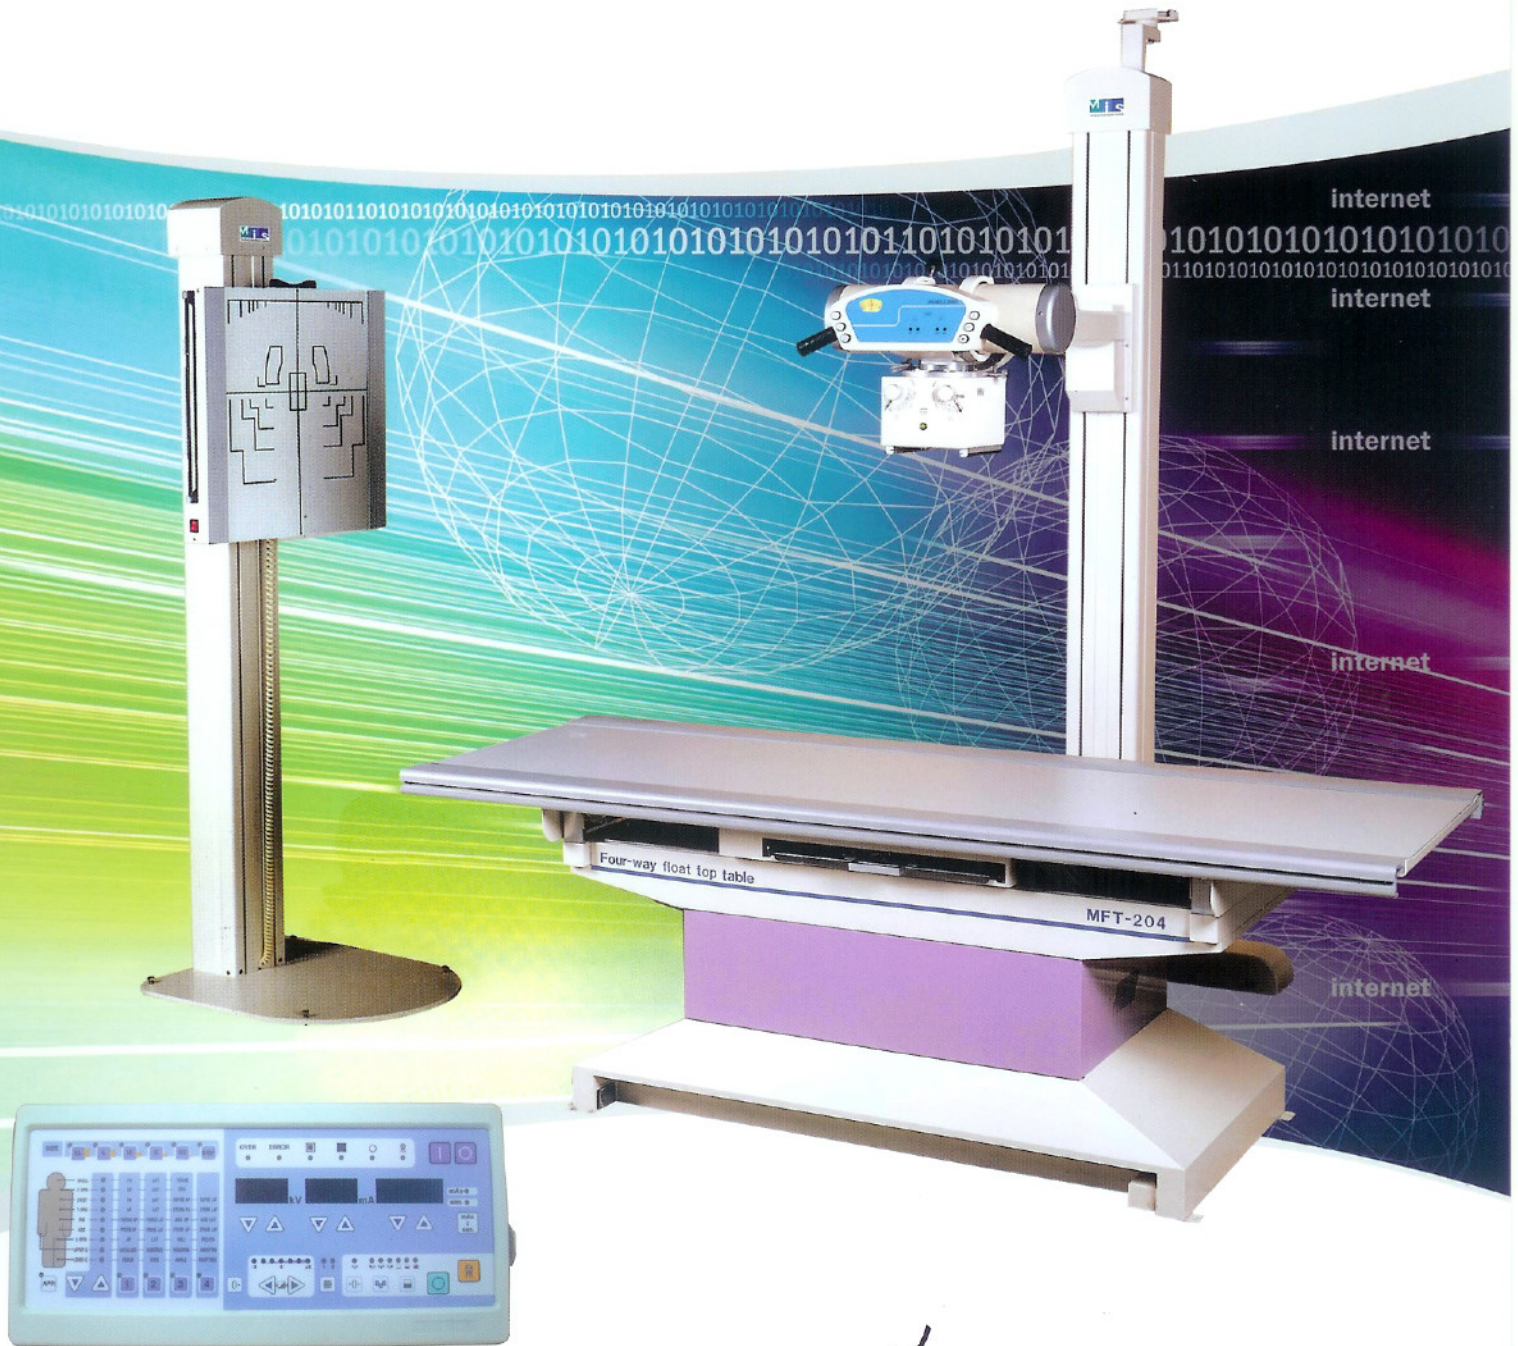

RADIOGRAPHIC
X-RAY SYSTEM

MXHF-1500R

↙

The MXHF-1500R is a high-frequency inverte system X-ray generator combined with control console and high voltage transformer. This compact generator provides operator and patients with optimal radiographic result. Also, it can be used in combination with any radiographic apparatus such as diagnostic table, tube stand and wall Bucky stand in wide range.

X-RAY GENERATOR

FEATURES

- Constant potential High Frequency Inverter system
- Easy operation with digital LED display
- Shortest exposure time of 1msec (0.001 sec)
- Loading factors (kV, mA, time) maintains accuracy
- Pre-programmed protection for any X-ray tube
- Integrated service mode assists in calibration
- APR : 216 anatomical programs can be freely programmed
- Self-diagnostics circuitry with error message indication
- Automatic line voltage compensation
- Meets EMI/EMC requirements
- Control console for wall mounting type
- Optional :
 - Power storage unit with batteries allows generator at 40kW from standard nominal 200 ~ 240V AC, 50/60Hz., 12Amp. outlets
 - Control console for free standing type

SPECIFICATIONS

- **Power Rating** : 40kW
- **Control Console** : Digital LED display
- **kV Range** : 40 ~ 125 kV (1kV step)
- **mA Selection** : 10, 12.5, 16, 20, 25, 32, 40, 50, 63, 80
100, 125, 160, 200, 250, 320, 400 and 500mA
- **Timer Range** : 1msec ~ 10sec (38 steps)
- **mAs Range** : 0.1 - 630mAs
- **kV Accuracy** : $\pm 7\%$
- **mA Accuracy** : $\pm 10\%$
- **Timer Accuracy** : $\pm 3\%$
- **APR** : 216 Anatomical programs
- **Automatic Line Voltage Compensation** : $\pm 10\%$
- **Self-diagnostic Function Provided**
- **Power Requirements** : 200/220/240V AC, 1 ϕ , 50/60Hz.
- **Dimensions and Weight of X-Ray Generator**
Control Console : Approx. 400W X 200L X 36H mm
Approx. 2kg
Generator : Approx. 620W X 511L X 373H mm
Approx. 62kg
- **Options** : A.E.C. (Automatic Exposure Control)