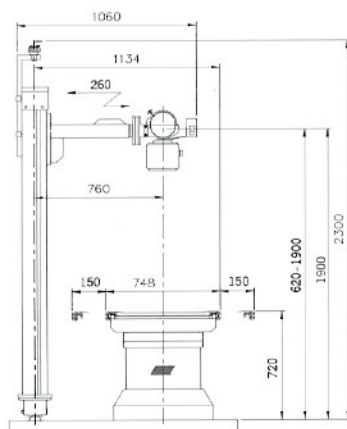

SPECIFICATIONS

- **Power Rating** : 40kW
- **Control Console** : Digital LED display
- **kV Range** : 40 ~ 125 kV (1kV step)
- **mA Selection** : 10, 12.5, 16, 20, 25, 32, 40, 50, 63, 80
100, 125, 160, 200, 250, 320, 400 and 500mA
- **Timer Range** : 1msec ~ 10sec (38 steps)
- **mAs Range** : 0.1 - 630mAs
- **kV Accuracy** : $\pm 7\%$
- **mA Accuracy** : $\pm 10\%$
- **Timer Accuracy** : $\pm 3\%$
- **APR** : 216 Anatomical programs
- **Automatic Line Voltage Compensation** : $\pm 10\%$
- **Self-diagnostic Function Provided**
- **Power Requirements** : 200/220/240V AC, 1 ϕ , 50/60Hz.
- **Dimensions and Weight of X-Ray Generator**
Control Console : Approx. 400W X 200L X 36H mm
Approx. 2kg
Generator : Approx. 620W X 511L X 373H mm
Approx. 62kg
- **Options** : A.E.C. (Automatic Exposure Control)

CONTROL CONSOLE

DIMENSIONS

Unit : mm

* Specifications, designs and/or accessories listed in the catalog are subject to change without notice.