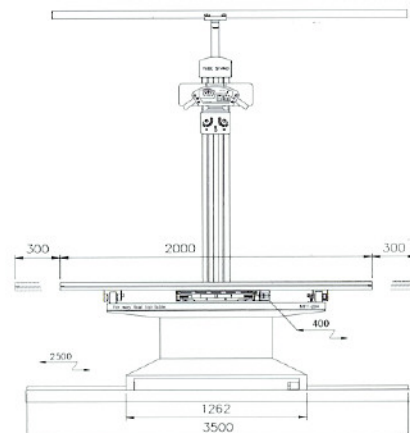

SPECIFICATIONS

- **Power Rating** : 40kW
- **Control Console** : Digital LED display
- **kV Range** : 40 ~ 125 kV (1kV step)
- **mA Selection** : 10, 12.5, 16, 20, 25, 32, 40, 50, 63, 80
100, 125, 160, 200, 250, 320, 400 and 500mA
- **Timer Range** : 1msec ~ 10sec (38 steps)
- **mAs Range** : 0.1 - 630mAs
- **kV Accuracy** : $\pm 7\%$
- **mA Accuracy** : $\pm 10\%$
- **Timer Accuracy** : $\pm 3\%$
- **APR** : 216 Anatomical programs
- **Automatic Line Voltage Compensation** : $\pm 10\%$
- **Self-diagnostic Function Provided**
- **Power Requirements** : 200/220/240V AC, 1 ϕ , 50/60Hz.
- **Dimensions and Weight of X-Ray Generator**
Control Console : Approx. 400W X 200L X 36H mm
Approx. 2kg
Generator : Approx. 620W X 511L X 373H mm
Approx. 62kg
- **Options** : A.E.C. (Automatic Exposure Control)

CONTROL CONSOLE

DIMENSIONS

Unit : mm

* Specifications, designs and/or accessories listed in the catalog are subject to change without notice.