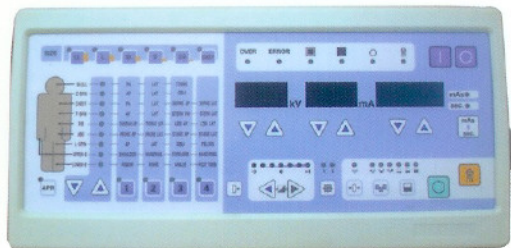

FEATURES

- Constant potential High Frequency Inverter system
- Easy operation with digital LED display
- Shortest exposure time of 1msec (0.001 sec)
- Loading factors (kV, mA, time) maintains accuracy
- Pre-programmed protection for any X-ray tube
- Integrated service mode assists in calibration
- APR : 216 anatomical programs can be freely programmed
- Self-diagnostics circuitry with error message indication
- Automatic line voltage compensation
- Meets EMI/EMC requirements
- Control console for wall mounting type
- Optional :
  - Power storage unit with batteries allows generator at 40kW from standard nominal 200 ~ 240V AC, 50/60Hz., 12Amp. outlets
  - Control console for free standing type

SPECIFICATIONS

- **Power Rating** : 40kW
- **Control Console** : Digital LED display
- **kV Range** : 40 ~ 125 kV (1kV step)
- **mA Selection** : 10, 12.5, 16, 20, 25, 32, 40, 50, 63, 80
  100, 125, 160, 200, 250, 320, 400 and 500mA
- **Timer Range** : 1msec ~ 10sec (38 steps)
- **mAs Range** : 0.1 - 630mAs
- **kV Accuracy** : $\pm 7\%$
- **mA Accuracy** : $\pm 10\%$
- **Timer Accuracy** : $\pm 3\%$
- **APR** : 216 Anatomical programs
- **Automatic Line Voltage Compensation** : $\pm 10\%$
- **Self-diagnostic Function Provided**
- **Power Requirements** : 200/220/240V AC, 1 ϕ , 50/60Hz.
- **Dimensions and Weight of X-Ray Generator**
  Control Console : Approx. 400W X 200L X 36H mm
  Approx. 2kg
  Generator : Approx. 620W X 511L X 373H mm
  Approx. 62kg
- **Options** : A.E.C. (Automatic Exposure Control)

CONTROL CONSOLE